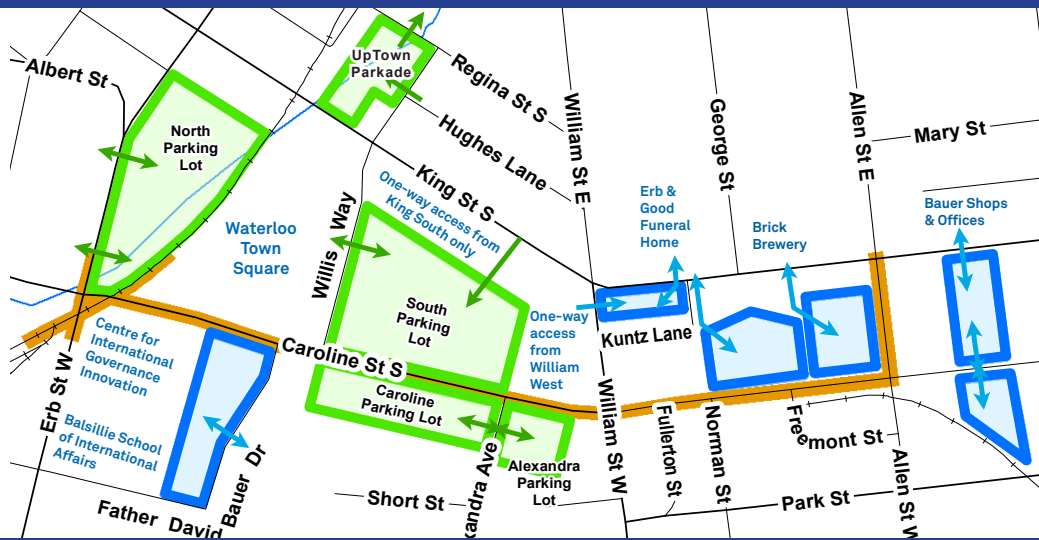

DURING ION CONSTRUCTION, WE SAVED YOU A SPOT

Use the following entrances at all times during construction to park and access your favourite UpTown Waterloo business

Questions about construction?

-  connect@rideion.ca
-  [@rideIONrt](https://twitter.com/rideIONrt)
-  1-844-625-1010
-  facebook.com/rideion

Parking Legend

-  Municipal Parking Lot
-  Private Parking Lot
-  Parking lot entrances and exits open during construction
-  Parking lot entrances and exits open during construction
-  ION Construction